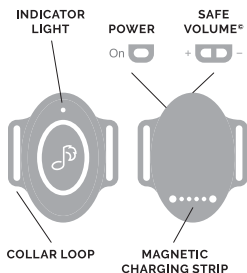

Ultra Calmer

Canine Stress Relief Sonic Collar

Includes

- ✓ User manual
- ✓ Speaker unit pre-loaded with Pet Acoustics Ultra Calming canine music
- ✓ Magnetic/USB charging cord
- ✓ Adjustable collar
- ✓ One-year limited warranty

petacoustics.com